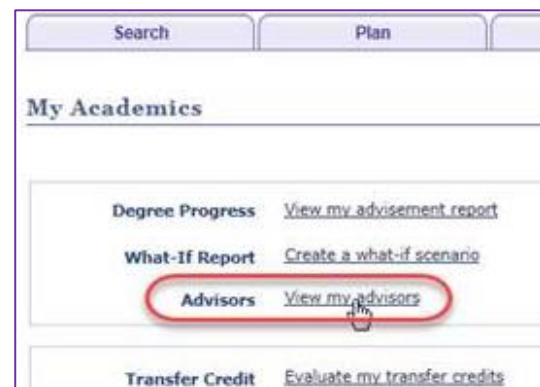

Navigate to My Academics > View my advisors