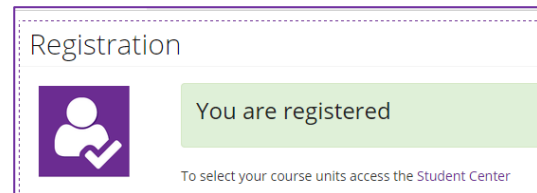

How to access your Academic Advisor information

Within the Student Self Service System you can view who your Academic Advisor is and their email address. Please find instructions below:

From your MyManchester homepage select the hyperlink to the **Student Center**